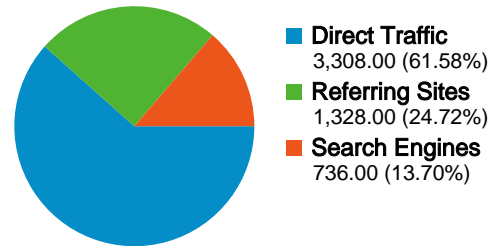

All traffic sources sent a total of 5,372 visits

-  **61.58% Direct Traffic**
-  **24.72% Referring Sites**
-  **13.70% Search Engines**

Top Traffic Sources

Sources	Visits	% visits
(direct) ((none))	3,308	61.58%
google (organic)	687	12.79%
haber.gen.tr (referral)	268	4.99%
limk.com (referral)	155	2.89%
exoin.com (referral)	153	2.85%

Keywords	Visits	% visits
exoin	96	13.04%
exoin.com	21	2.85%
heroes season 3	19	2.58%
dexter season 3	14	1.90%
site:exoin.com	14	1.90%